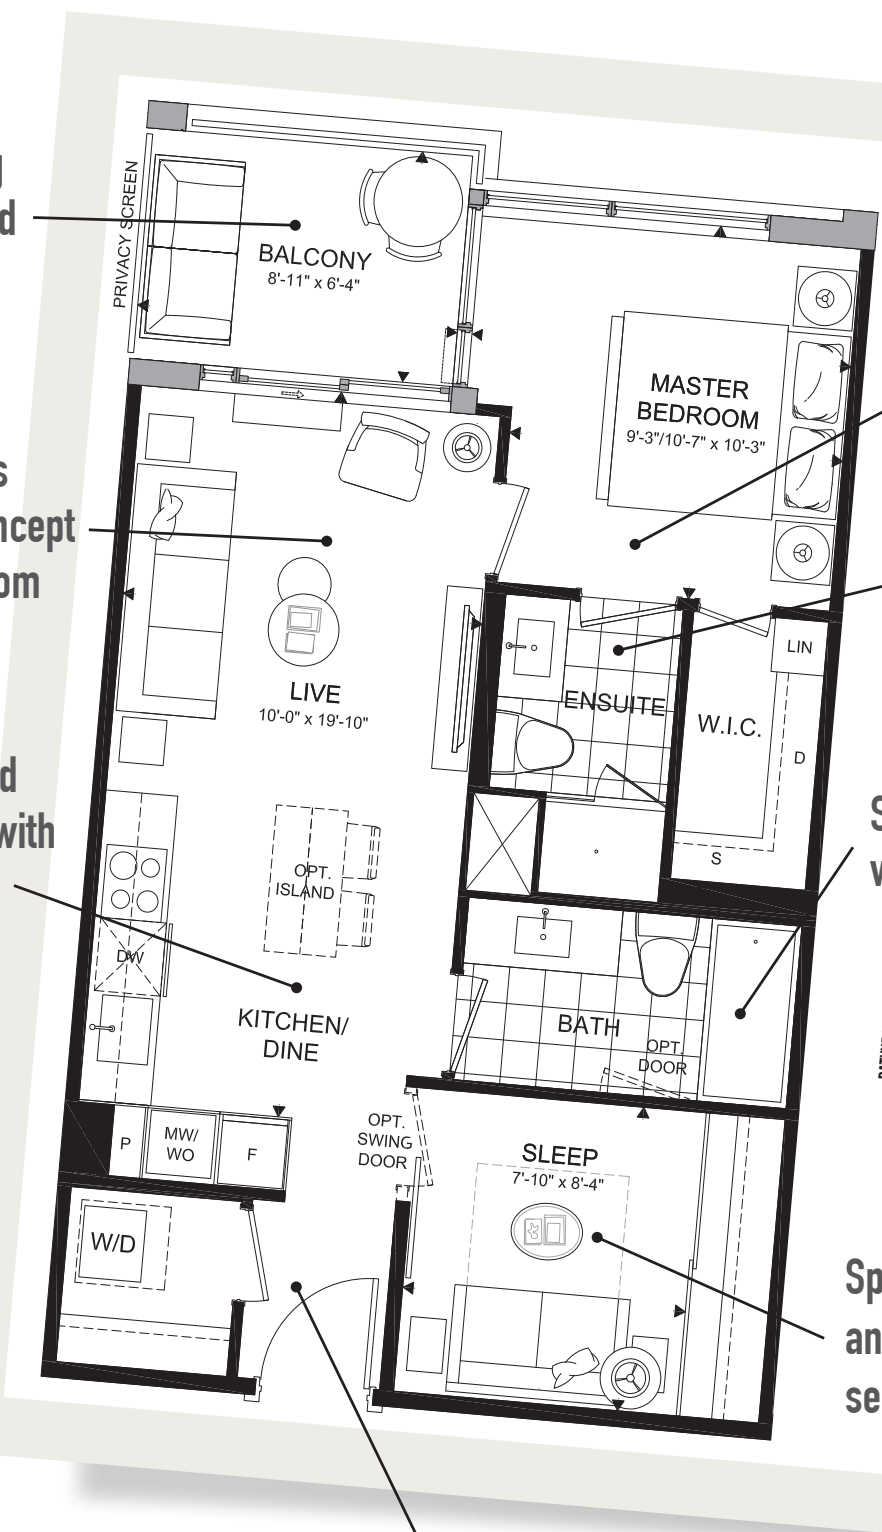

SMART  
**SPACIOUS**  
 STYLISH  
**LIMITED EDITION**  
 NEW RELEASE

This spectacular layout offers two bedrooms and two bathrooms in a smart and functional 632 sq. ft. suite. The modern L-shaped kitchen with optional island has plenty of storage space, even a pantry. The spacious, bright living room has a walkout to the balcony that overlooks the stunning W Courtyard. Other features include a master walk-in closet and spa inspired ensuite. The second bathroom boasts a large soaker tub with optional entry from the 2nd bedroom.

**THE KING SUITE**

Jr 2-Bed + 2-Bath\* | 632 sq. ft. | 57 sq. ft. balcony

Stunning courtyard views

Spacious open concept living room

L-shaped kitchen with optional island

Master bedroom with walk-in closet

Sleek and stylish private ensuite

Second bathroom with soaker tub

FLOOR 3, 4, 5, 6, 7, 8, 9, 10, 11, 12, 14, 15, 16, 17, 18

Spacious and private second bedroom

Foyer with coat closet and washer/dryer

**THE BEST VALUE IN THE KING WEST NEIGHBOURHOOD**

All sizes and specifications are subject to change without notice. All areas and stated dimensions are approximate. Actual usable floor space, living area and square footage may vary from stated floor area. The units shown may be the reverse of the unit purchased. The purchase price does not include any furniture. \*The second bedroom does not meet all of the standard bedroom requirements. E.&O.E.